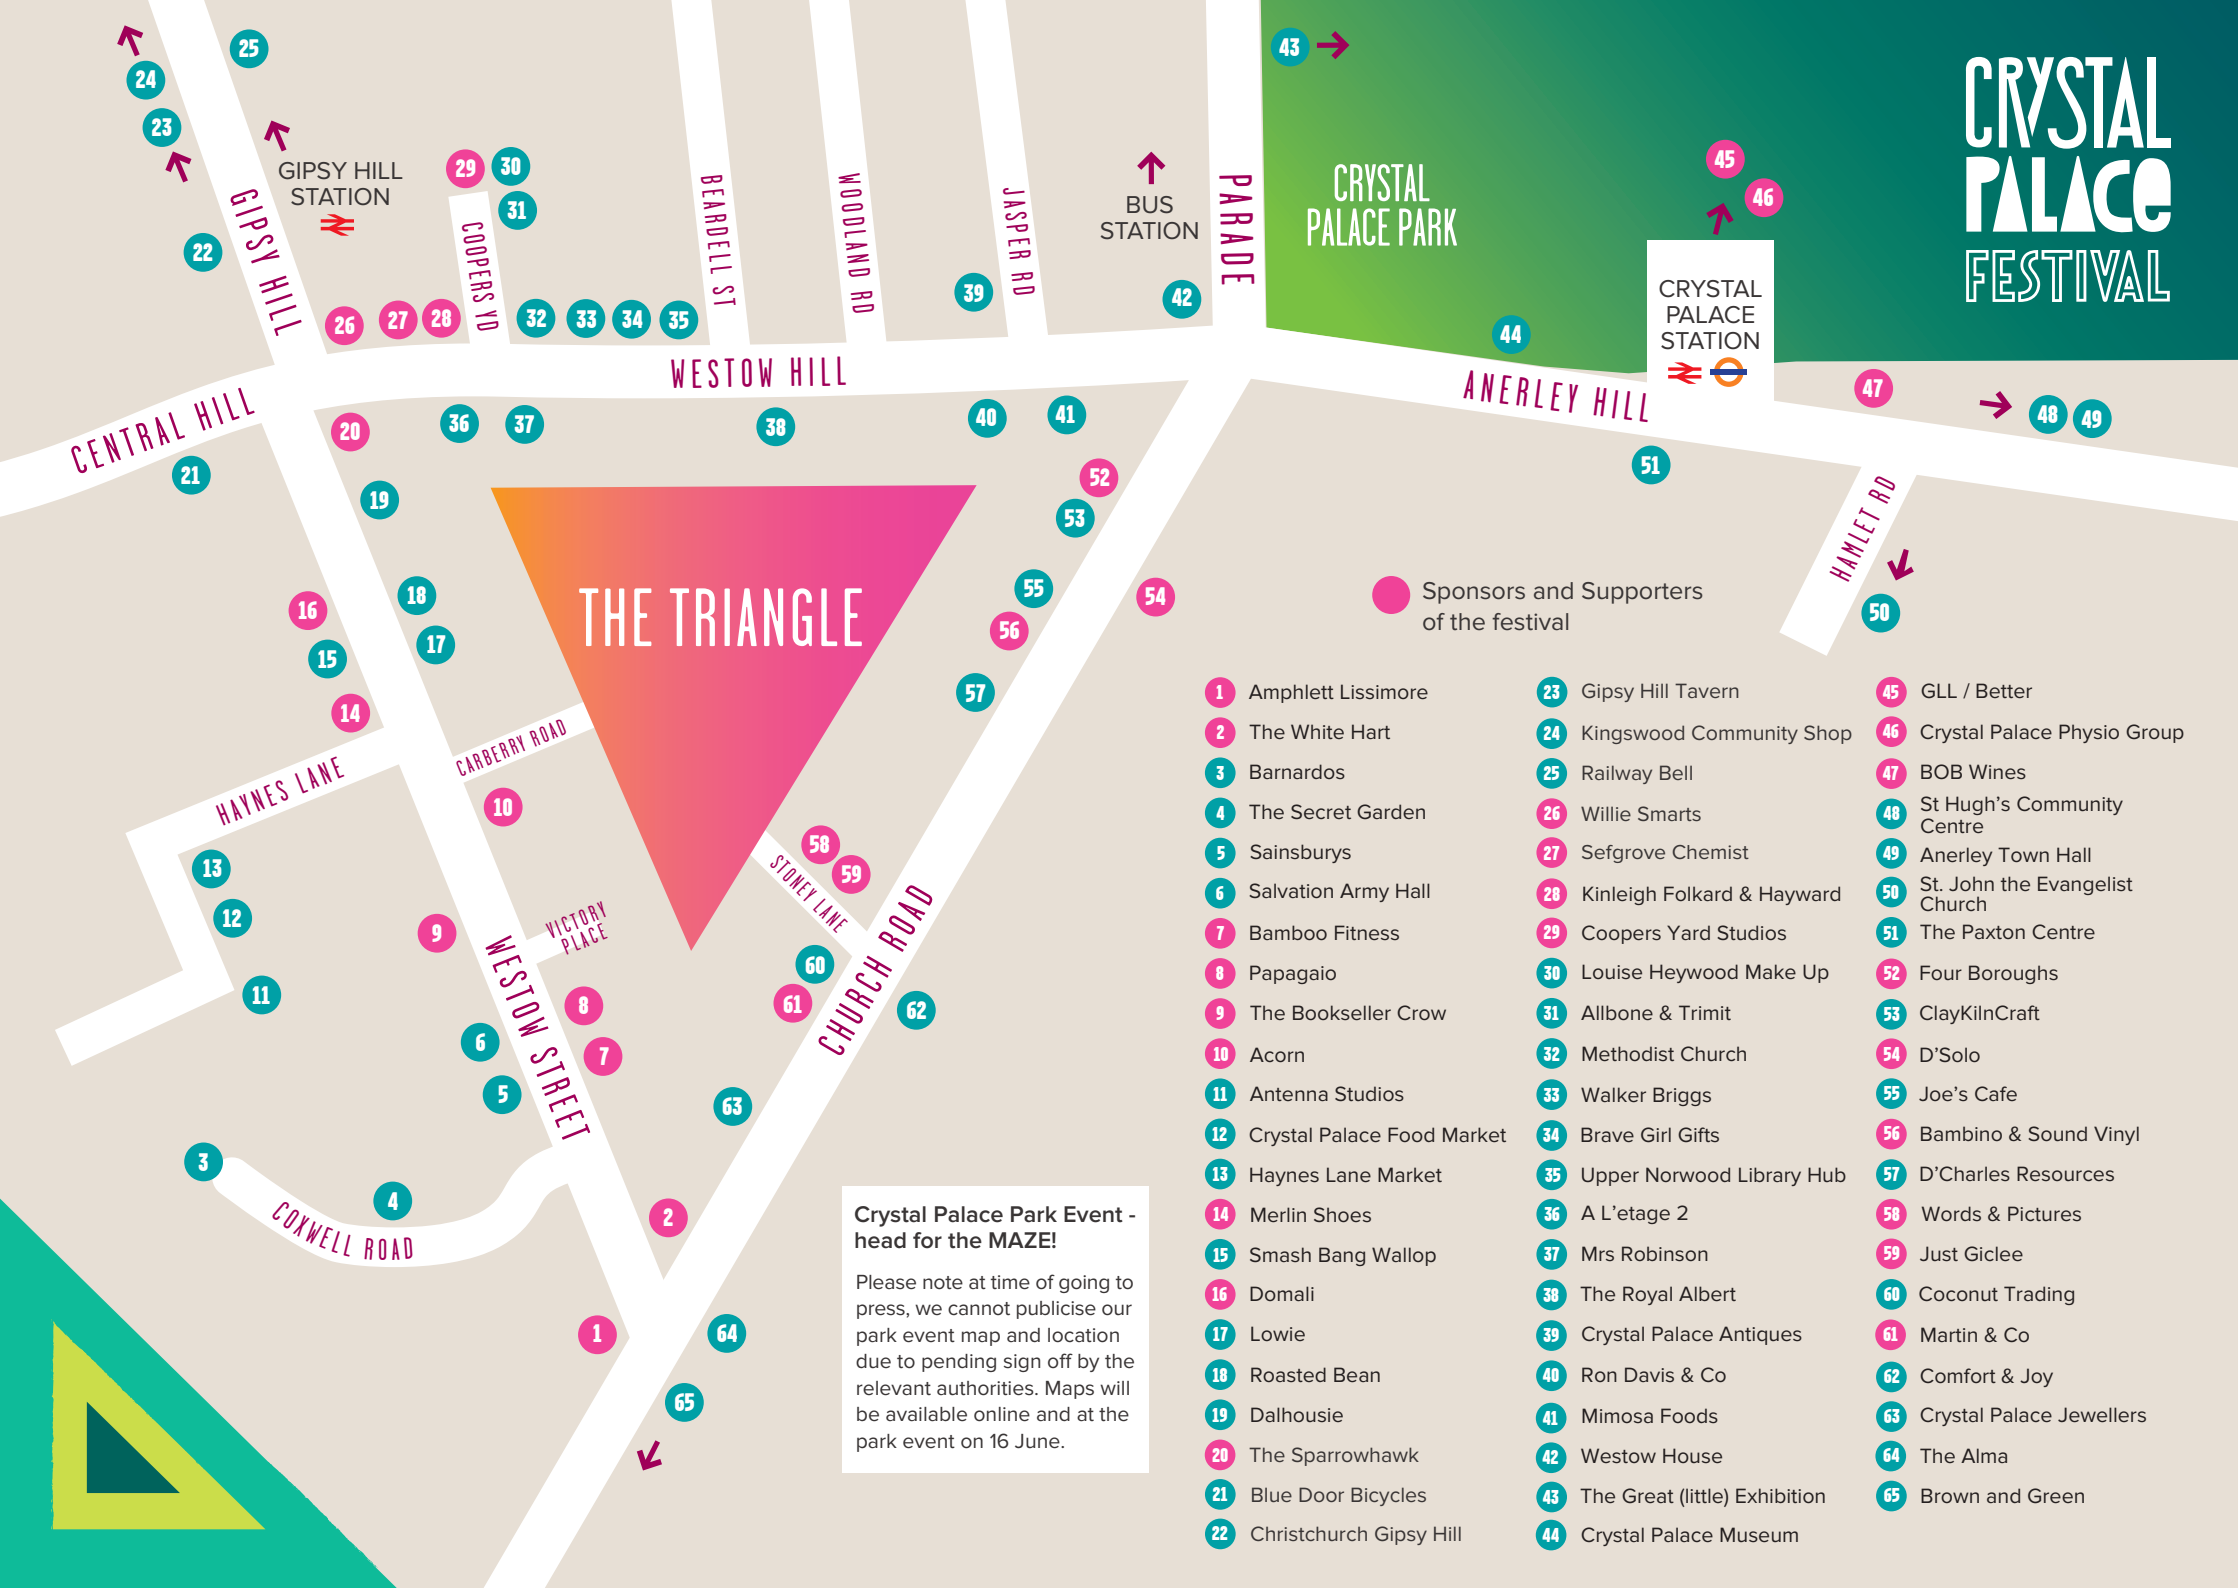

CRYSTAL PALACE FESTIVAL

Crystal Palace Park Event - head for the MAZE!

Please note at time of going to press, we cannot publicise our park event map and location due to pending sign off by the relevant authorities. Maps will be available online and at the park event on 16 June.

● Sponsors and Supporters of the festival

- | | | |
|-------------------------------|----------------------------------|-----------------------------------|
| 1 Amphlett Lissimore | 23 Gipsy Hill Tavern | 45 GLL / Better |
| 2 The White Hart | 24 Kingswood Community Shop | 46 Crystal Palace Physio Group |
| 3 Barnardos | 25 Railway Bell | 47 BOB Wines |
| 4 The Secret Garden | 26 Willie Smarts | 48 St Hugh's Community Centre |
| 5 Sainsburys | 27 Sefgrove Chemist | 49 Anerley Town Hall |
| 6 Salvation Army Hall | 28 Kinleigh Folkard & Hayward | 50 St. John the Evangelist Church |
| 7 Bamboo Fitness | 29 Coopers Yard Studios | 51 The Paxton Centre |
| 8 Papagaio | 30 Louise Heywood Make Up | 52 Four Boroughs |
| 9 The Bookseller Crow | 31 Allbone & Trimit | 53 ClayKilnCraft |
| 10 Acorn | 32 Methodist Church | 54 D'Solo |
| 11 Antenna Studios | 33 Walker Briggs | 55 Joe's Cafe |
| 12 Crystal Palace Food Market | 34 Brave Girl Gifts | 56 Bambino & Sound Vinyl |
| 13 Haynes Lane Market | 35 Upper Norwood Library Hub | 57 D'Charles Resources |
| 14 Merlin Shoes | 36 A L'etage 2 | 58 Words & Pictures |
| 15 Smash Bang Wallop | 37 Mrs Robinson | 59 Just Giclee |
| 16 Domali | 38 The Royal Albert | 60 Coconut Trading |
| 17 Lowie | 39 Crystal Palace Antiques | 61 Martin & Co |
| 18 Roasted Bean | 40 Ron Davis & Co | 62 Comfort & Joy |
| 19 Dalhousie | 41 Mimosa Foods | 63 Crystal Palace Jewellers |
| 20 The Sparrowhawk | 42 Westow House | 64 The Alma |
| 21 Blue Door Bicycles | 43 The Great (little) Exhibition | 65 Brown and Green |
| 22 Christchurch Gipsy Hill | 44 Crystal Palace Museum | |