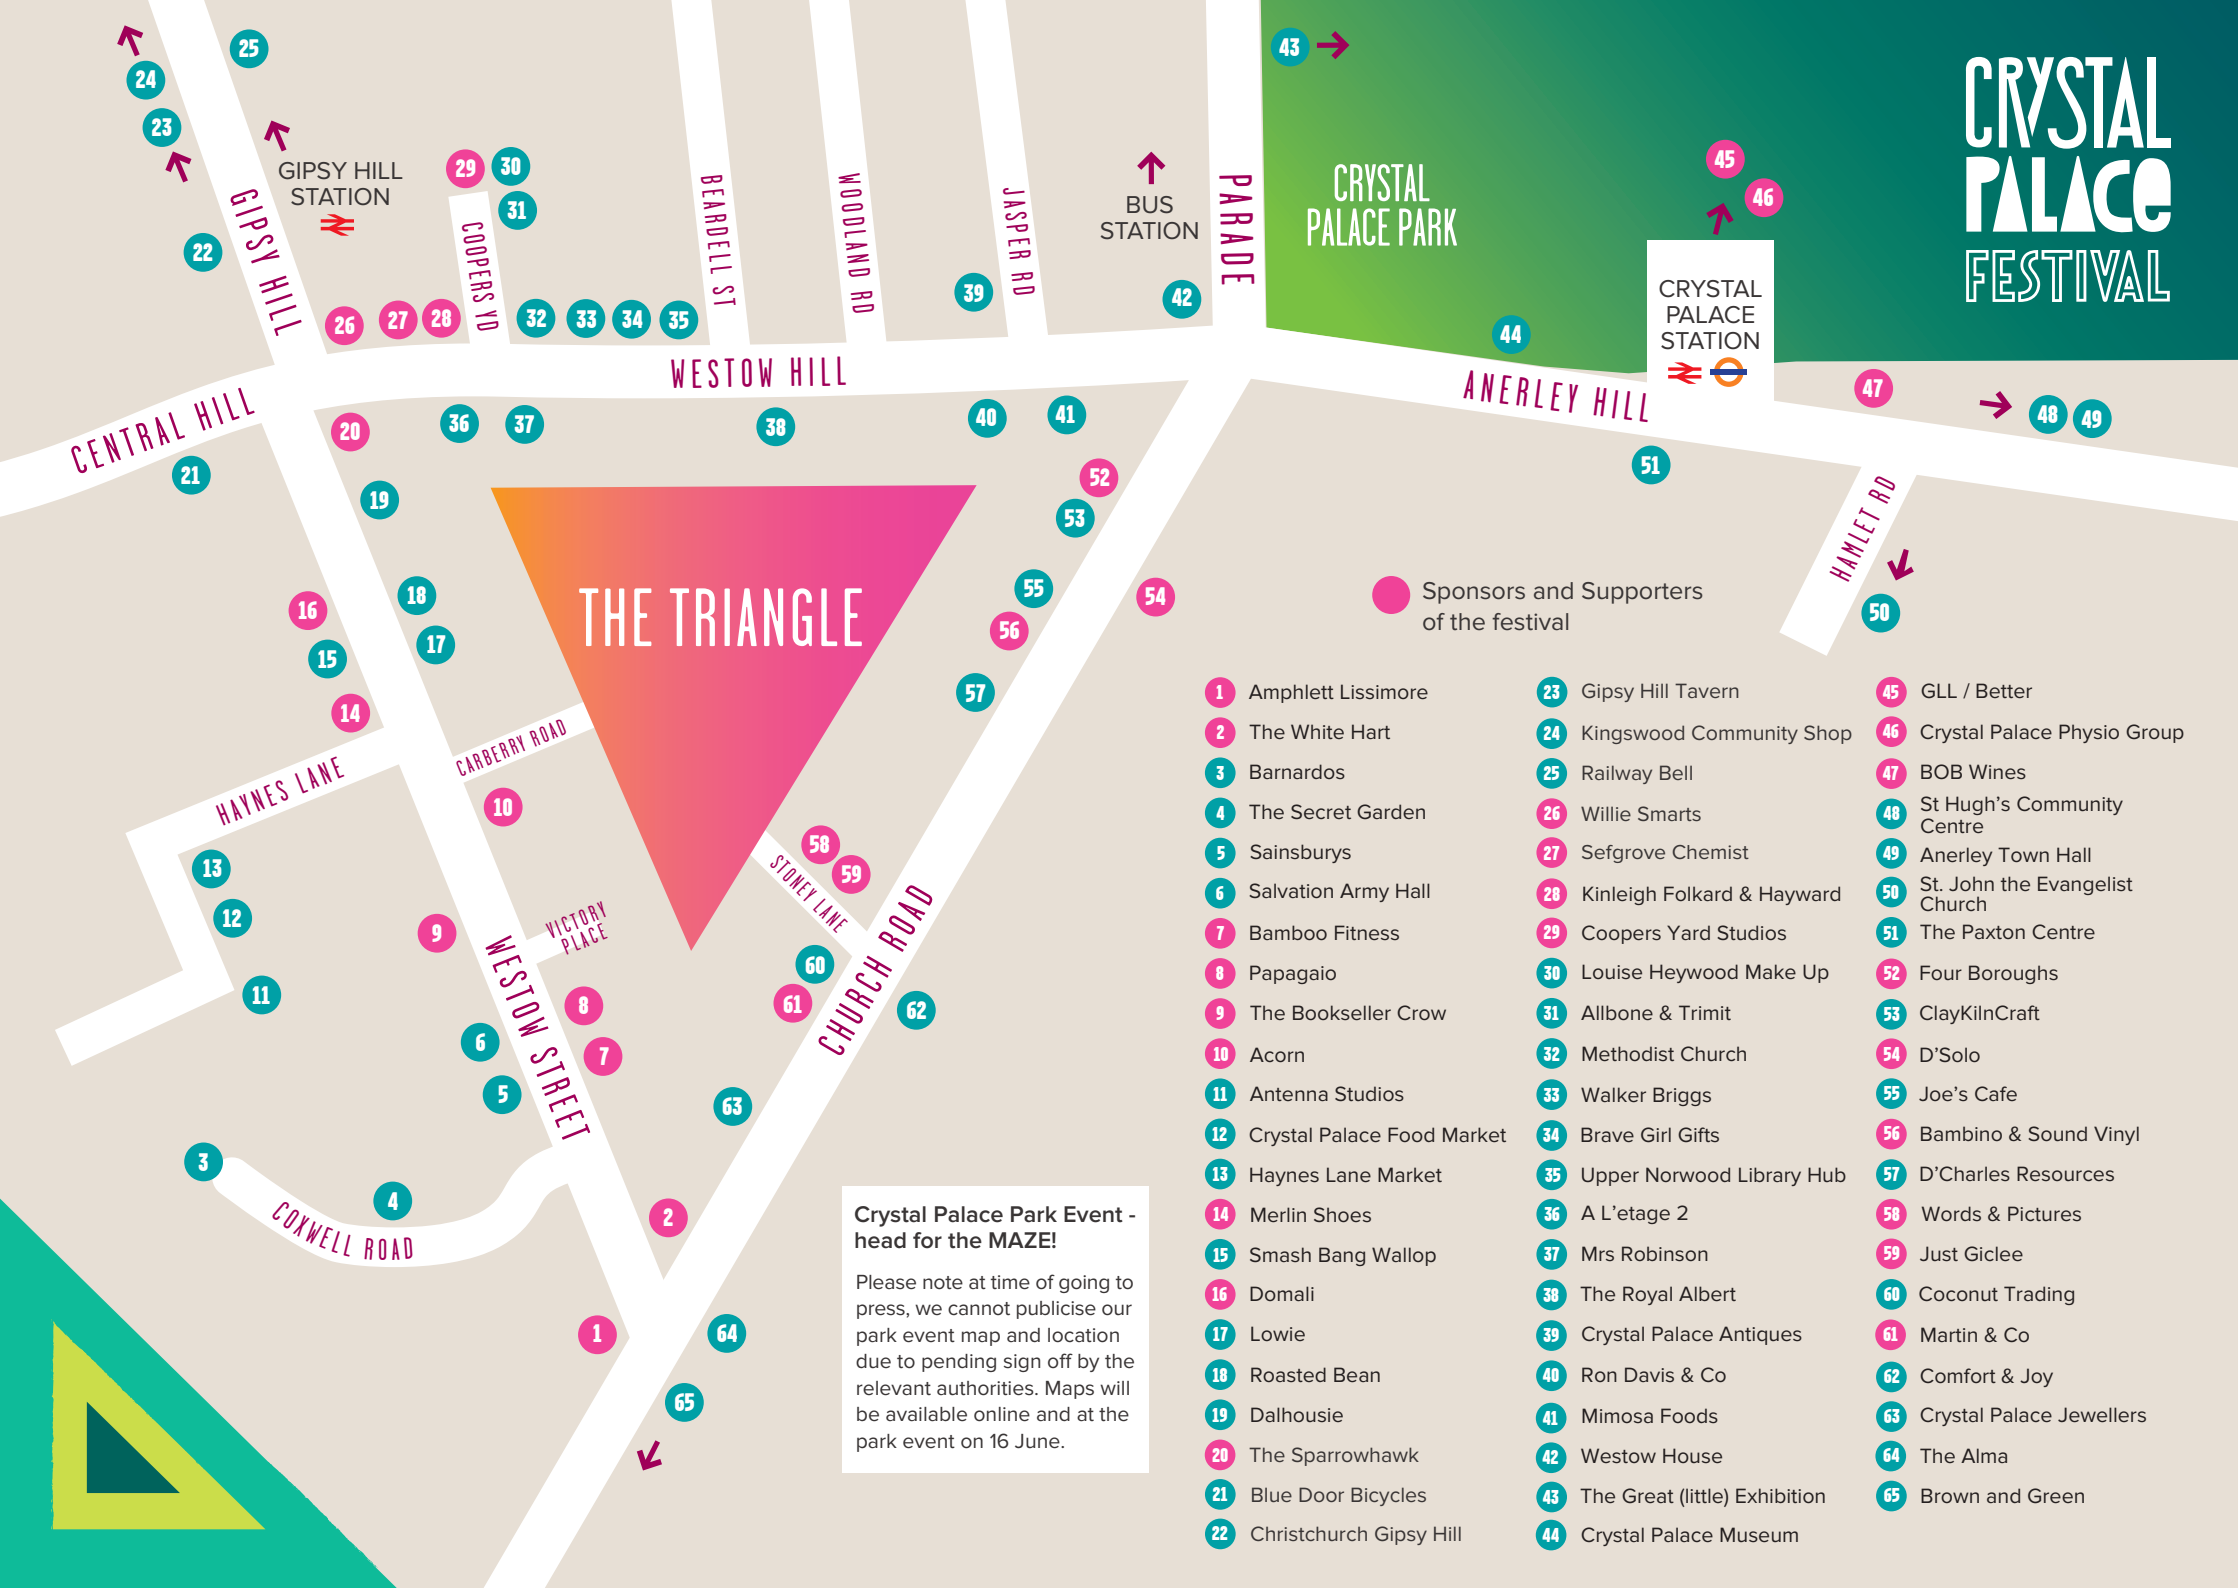

# CRYSTAL PALACE FESTIVAL

**Crystal Palace Park Event - head for the MAZE!**

Please note at time of going to press, we cannot publicise our park event map and location due to pending sign off by the relevant authorities. Maps will be available online and at the park event on 16 June.